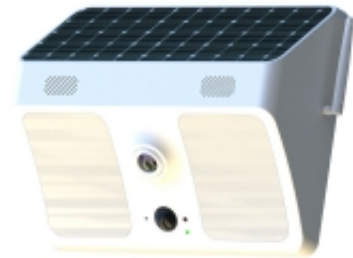

## SG Low Power Solar Floodlight Camera (Item: SGFL)

Easy to install, the SG Home Solar Floodlight camera will always be fully charged and allows you to see anyone on our property right on your smart device, no matter where you are. The motion sensor will trigger recording, capture video and send alerts to your smart device quickly. Two-way talk lets you speak to anyone at your home no matter where you are.

### Features:

**Light up your security system without using much power. SG Home Solar Floodlight Camera will give you the extra added security you need in a home security camera system.**

- Can wakeup device using your mobile phone within 1 second
- 2.4G Wi-Fi connection story Wi-Fi Connectivity
- Remote viewing and alerts from App
- 20 White lights on the left and right sides for effective lighting up to 32 feet
- Easy to access Memory Card
- Responsive motion detection
- High quality two-way talk with noise cancellation
- Alarm information pushed to the mobile app immediately when someone is at the door
- Day and night mode can be switched automatically
- Memory card storage up to 64GB
- Cloud Storage for a fee (first 7 days free)
- Built-in rechargeable battery
- Long life Battery operated 60days without sun
- Waterproof IP67
- Free App for Android and iOS devices
- Easy and quick QR code set up