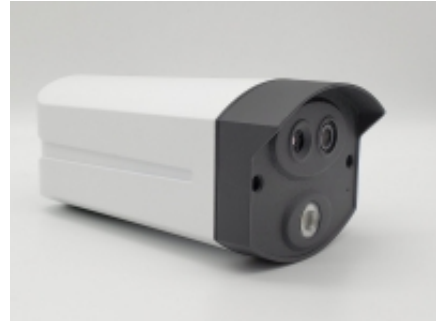

Cameras and DVRs

30 Person Thermal Image Body Temperature Camera (Item: TMT30)

Screen and check up to thirty individual temperature quickly and efficiently. The AI thermal imaging screening system can accurately detect body temperature; capture pictures of faces and create records for tracking and tracing purposes. Use it to monitor body temperature at entrances or exits of businesses, schools and places of worship.

Features:

The TMT30 is a Thermal and Optical Bi-Spectrum Network Camera with a built-in AI algorithm for multi-person temperature measurement. It can accurately detect temperatures from up to 10 feet away.