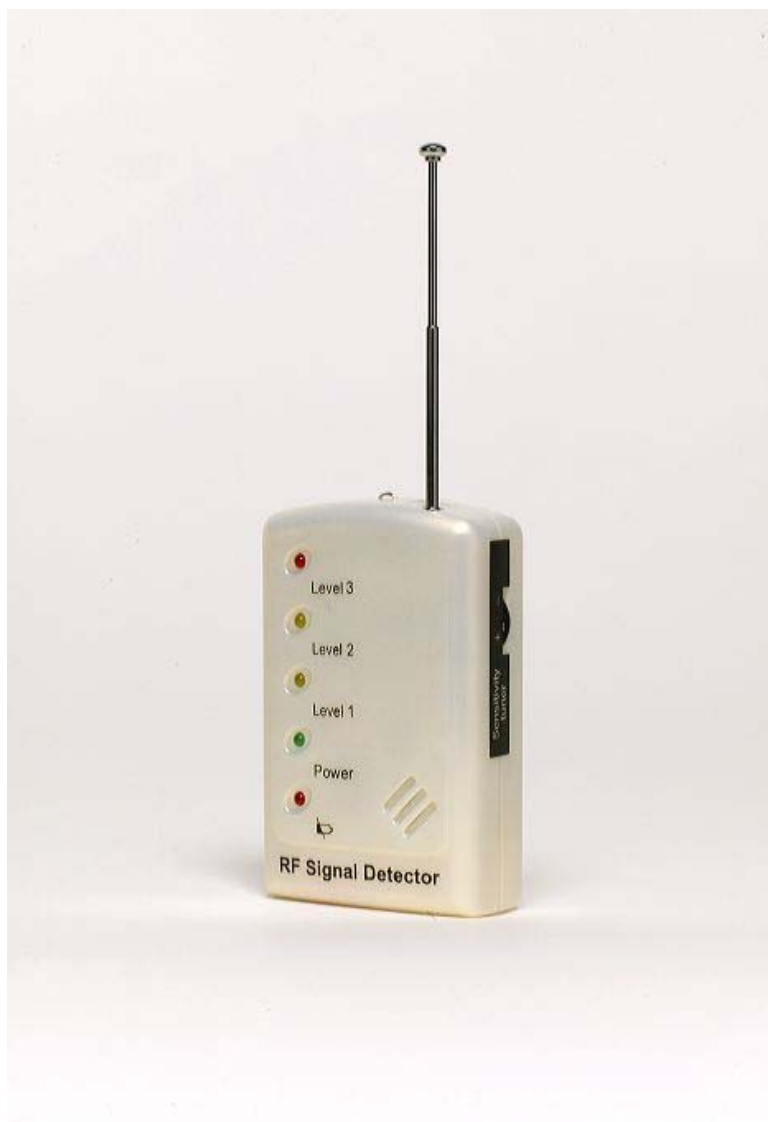

High Frequency RF Detector SH-055DV

Protect privacy and confidential information with our High Frequency RF Detector. This device features a detecting frequency up to 6GHz and comes with an analog/digital detection switch. The digital feature detects Bluetooth, WLAN, Wi-Fi, Cellular phone and Digital Spread spectrum wireless products. Specially designed for easy and simple use with no complex installation or professional knowledge required.

Specifications:

Digital / Analog switch for signal selection

3 LED indicators to determine signal strength

Audible alarm with tonal change indicates signal strength

Vibrating warning mode

User can use earphones for convenient monitoring of audible alarm

Sensitivity tuner

3V DC power (uses 2 AAA batteries, included)

50 MHz to 6.0 GHz

Detects wireless cameras at 5.8 GHz from approximately 2 feet and 2.4 GHz from approximately 5 feet

Detect analog cell phone signals from approximately 20 feet and digital signals from approximately 40 feet

Includes:

2 AA batteries

Earpiece

Pocket clip

Size 3 ½ x 2 ¼ x 1