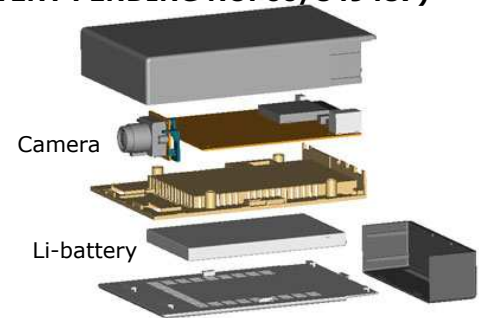

SC1072(P) Black Box - MPEG-4 Hidden Video Camcorder

State-of Art innovative Hidden Video Recorder

To avoid the enhancing alertness by pin-hole lens, this patented innovative Black Box records video under completely covert without human eyes recognizing it as a video surveillance camcorder. Audio recording is optional.

Features

- No more pin-hole lens for covert surveillance purpose
- Built-in low lux CMOS camera, adopt external camera input with power supply
- MPEG-4 Codec
- Viewing angle : 75°
- 2GB SD card last averagely for 8 hours recording continuously, support up to 4GB SD card
- Playback records on itself or using PC media player
- Built-in rechargeable Li-polymer battery for at least 6 hours non-stop recording
- Operating through IR remote controller
- Easy operate OSD menu
- Functional LED indicators
- Optional SD-cards and Li-batteries are available

Model : SC1072(P)
(PATENT PENDING NO. 60/849487)

Specifications

Video System	NTSC/PAL	Compression Format	MPEG-4
Picture Resolution	640x480	Recording Frame Rate	640x480 @ 1 frame per 1.5 sec
Video Resolution	320x240		320x240 @ 30fps(NTSC) / 25fps (PAL)
Motion Detection	High, Middle, Low	Recording Source	Composite A/V Signal Input
Image Size@320x240	25KB ~ 160KB@30fps	Audio Recording	Optional
Fast Forward Playback	Normal, 2x, 4x	Fast Reverse Playback	2x, 4x
Time/Date Stamp	Yes, when playback on unit	Operation Status LED's (Green light)	Recording – normal blink
External Trigger	Alarm signal Input (NC/NO)		Abnormal – fast blink
Power Input	12V/1A DC	Power Output	Power loop out for Camera application (10V/200mA)
Power Failure Recovery	Auto Recovery	Battery	Removable 3.7V 4000mAh Li-polymer rechargeable battery
AV-Connection	RCA Composite AV input RCA Composite AV output	Firmware Upgradeable	Through SD Card
Dimension	130(H)x90(W)x30(T)mm	Weight	200g (with battery)