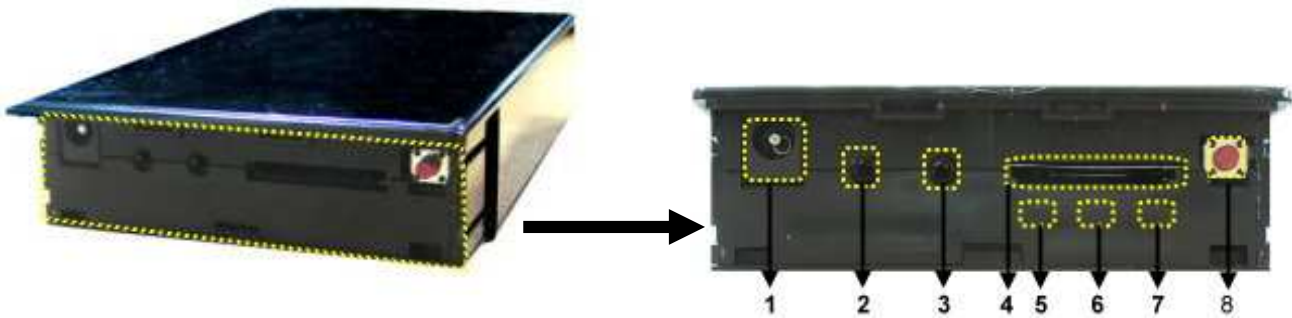

Model : SC1072(P)
(PATENT PENDING NO. 60/849487)

Specifications

Video System	NTSC/PAL	Compression Format	MPEG-4
Picture Resolution	640x480	Recording Frame Rate	640x480 @ 1 frame per 1.5 sec
Video Resolution	320x240		320x240 @ 30fps(NTSC) / 25fps (PAL)
Motion Detection	High, Middle, Low	Recording Source	Composite A/V Signal Input
Image Size@320x240	25KB ~ 160KB@30fps	Audio Recording	Optional
Fast Forward Playback	Normal, 2x, 4x	Fast Reverse Playback	2x, 4x
Time/Date Stamp	Yes, when playback on unit	Operation Status LED's (Green light)	Recording – normal blink
External Trigger	Alarm signal Input (NC/NO)		Abnormal – fast blink
Power Input	12V/1A DC	Power Output	Power loop out for Camera application (10V/200mA)
Power Failure Recovery	Auto Recovery	Battery	Removable 3.7V 4000mAh Li-polymer rechargeable battery
AV-Connection	RCA Composite AV input RCA Composite AV output	Firmware Upgradeable	Through SD Card
Dimension	130(H)x90(W)x30(T)mm	Weight	200g (with battery)

SC1072(P) Black Box - MPEG-4 Hidden Video Camcorder

Storage

Recording based on variation of scenario	Capacity of SD Card			
	256MB	512MB	1024MB (1GB)	2GB
Less variation @30fps	approx. 3hr	approx. 6hr	approx. 12hr	approx. 23hr
General variation @30fps	approx. 1hr	approx. 2hr	approx. 4hr	approx. 8hr
Action Movie @30fps	approx. 30min	approx. 55min	approx. 1.7hr	approx. 3.5hr

Package contains

- Black Box x 1
- Remote controller x 1
- 512 MB SD card x 1
- USB SD card reader x 1
- Power adaptor x 1
- AV input cable x 1
- AV output cable x 1
- AAA size batteries x 2

Rear View

1	DC 12V Input	2	AV Output	3	AV Input	4	SD Card Slot
5	Power LED Indicator	6	Playback LED Indicator	7	SD LED Indicator	8	Power ON/OFF